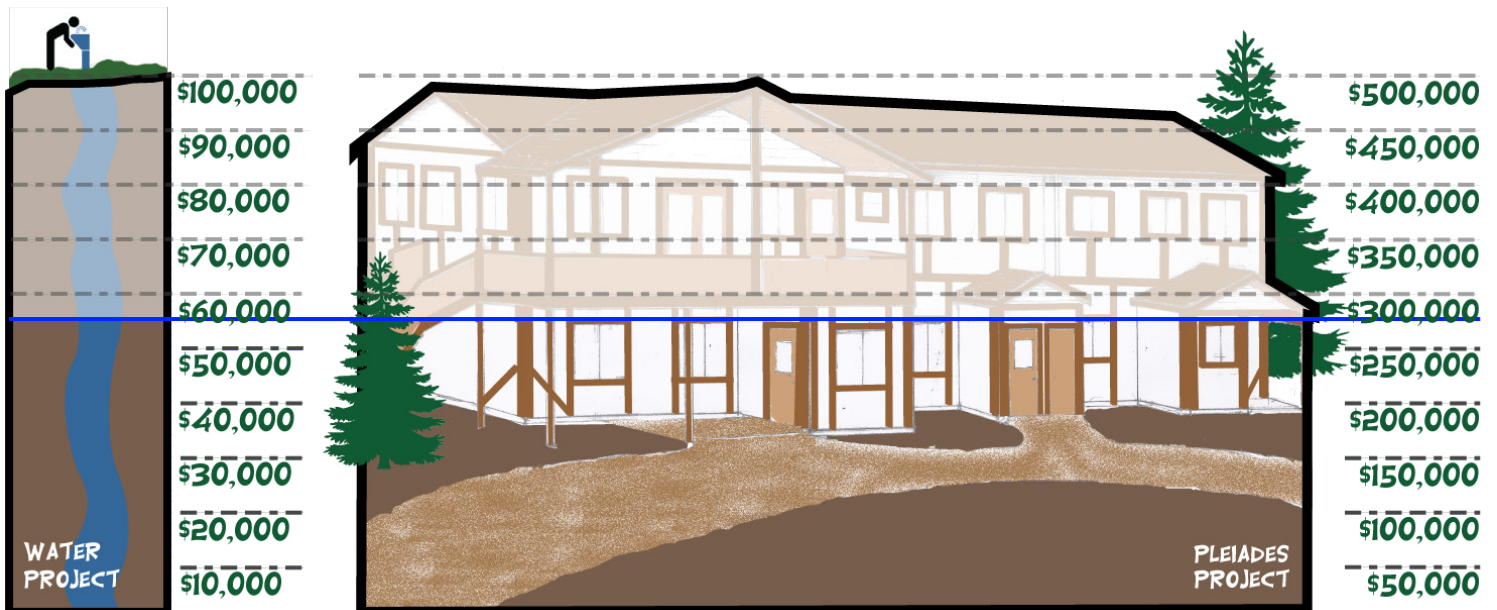

WHAT'S STILL NEEDED: $251,717 (42% of projects)

WHAT'S BEEN GIVEN: $348,283 (58% of projects)

Thanks for your ongoing financial support with gifts large & small!

$1,000 / $2,000 / $55 / $150 / $500 / $50 / $500 / $300 / $5,000 / $100
$100 / $1,000 / $500 / $250 / $200 / $1,500 / $50