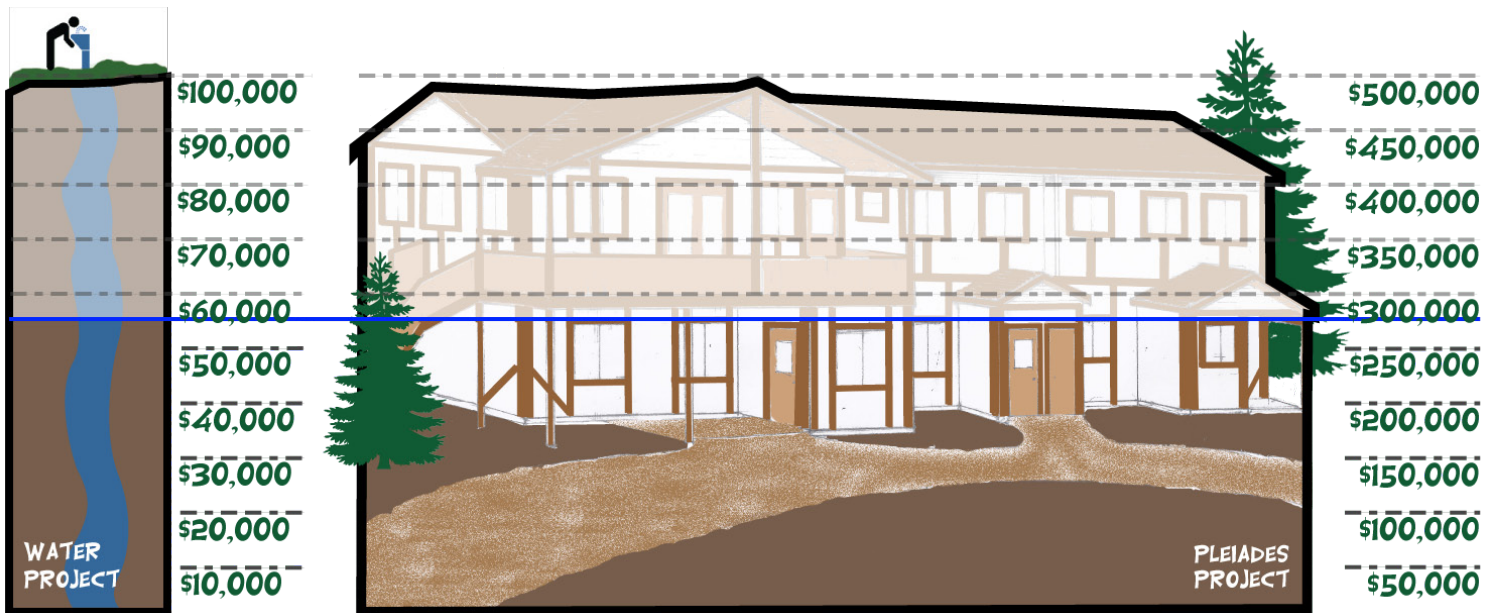

WHAT'S STILL NEEDED: $264,972 (45% of projects)

WHAT'S BEEN GIVEN: $335,028 (55% of projects)

Thanks for your ongoing financial support with gifts large & small!

$250 / $2,500 / $750 / $400 / $50 / $1,000 / $600 / $50 / $100 / $100 / $1,000 / $1,000 / $1,000 / $1,000 / $300
$1,000 / $250 / $200 / $3,795 / $500 / $1,000 / $150 / $100 / $300 / $200 / $500 / $100
$40 / $200 / $250 / $60 / $100 / $300