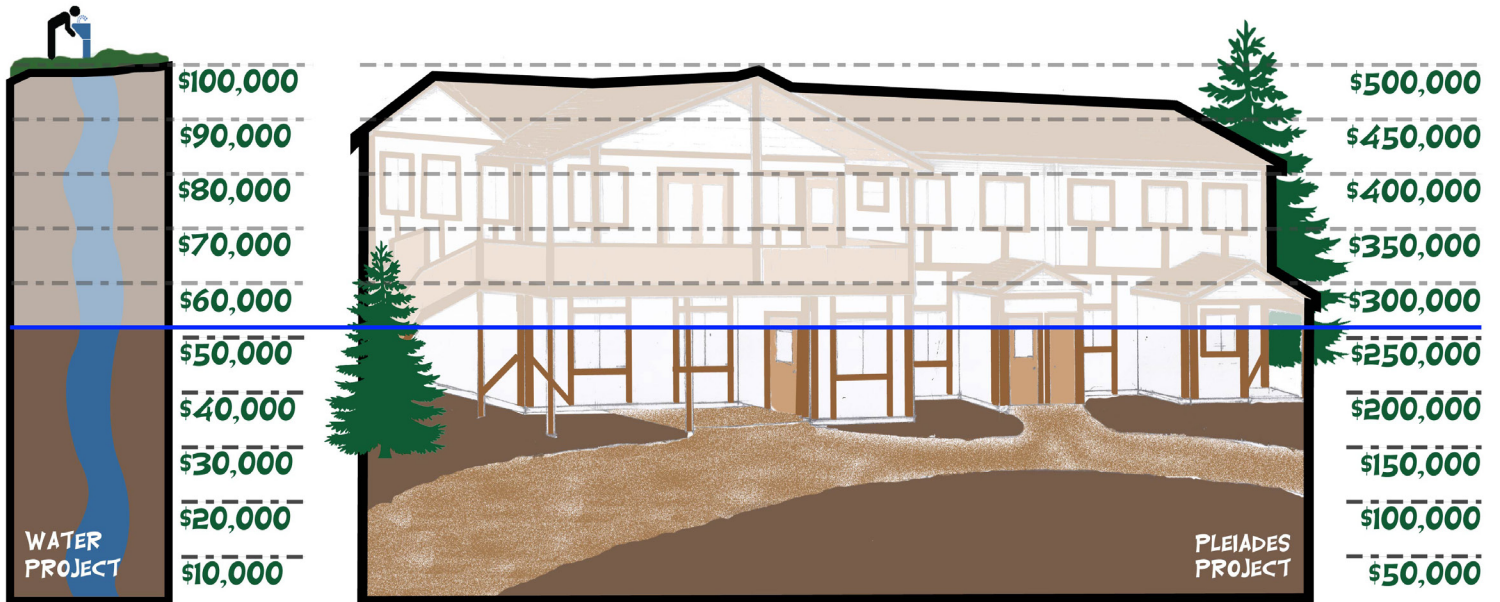

WHAT'S STILL NEEDED: $284,117 (47% of projects)

WHAT'S BEEN GIVEN: $315,883 (53% of projects)

Thanks for your ongoing financial support with gifts large & small!
$1000 / $400 / $1000 / $200 / $100 / $25 / $600 / $100 / $500 / $20 / $200 / $100 / $200